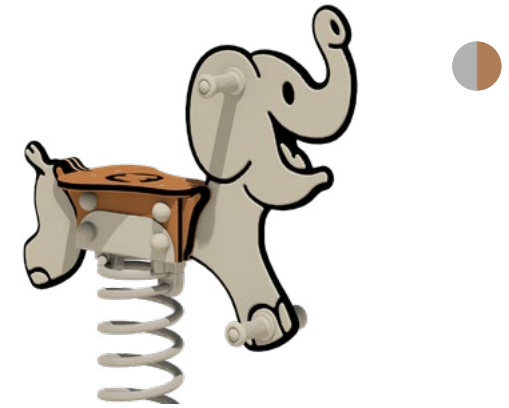

BESTSELLER

PRO shark „Charley“

SKU 1000079

Dimensions seat area: approx. 29x24 cm
Seat height area: approx. 56 cm

PRO duck „Plungey“

SKU 100223

Dimensions seat area: approx. 30x36 cm
Seat height area: approx. 50 cm
Other colour combinations available on request.