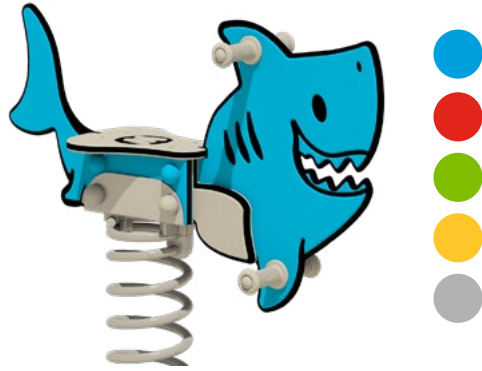

PRO shark „Charley“

SKU 1000079

Dimensions seat area: approx. 29x24 cm
Seat height area: approx. 56 cm