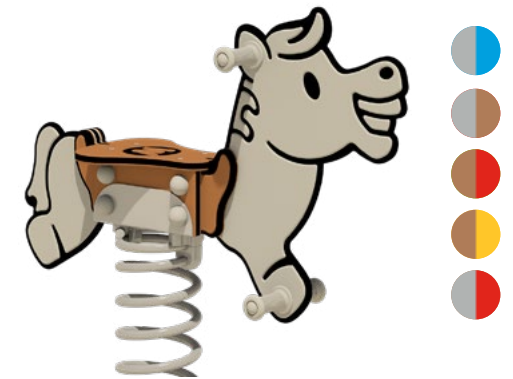

PRO horse „Jolley“

SKU 1000623

Dimensions seat area: approx. 29x24 cm

Seat height area: approx. 56 cm

Other colour combinations available on request.

BESTSELLER