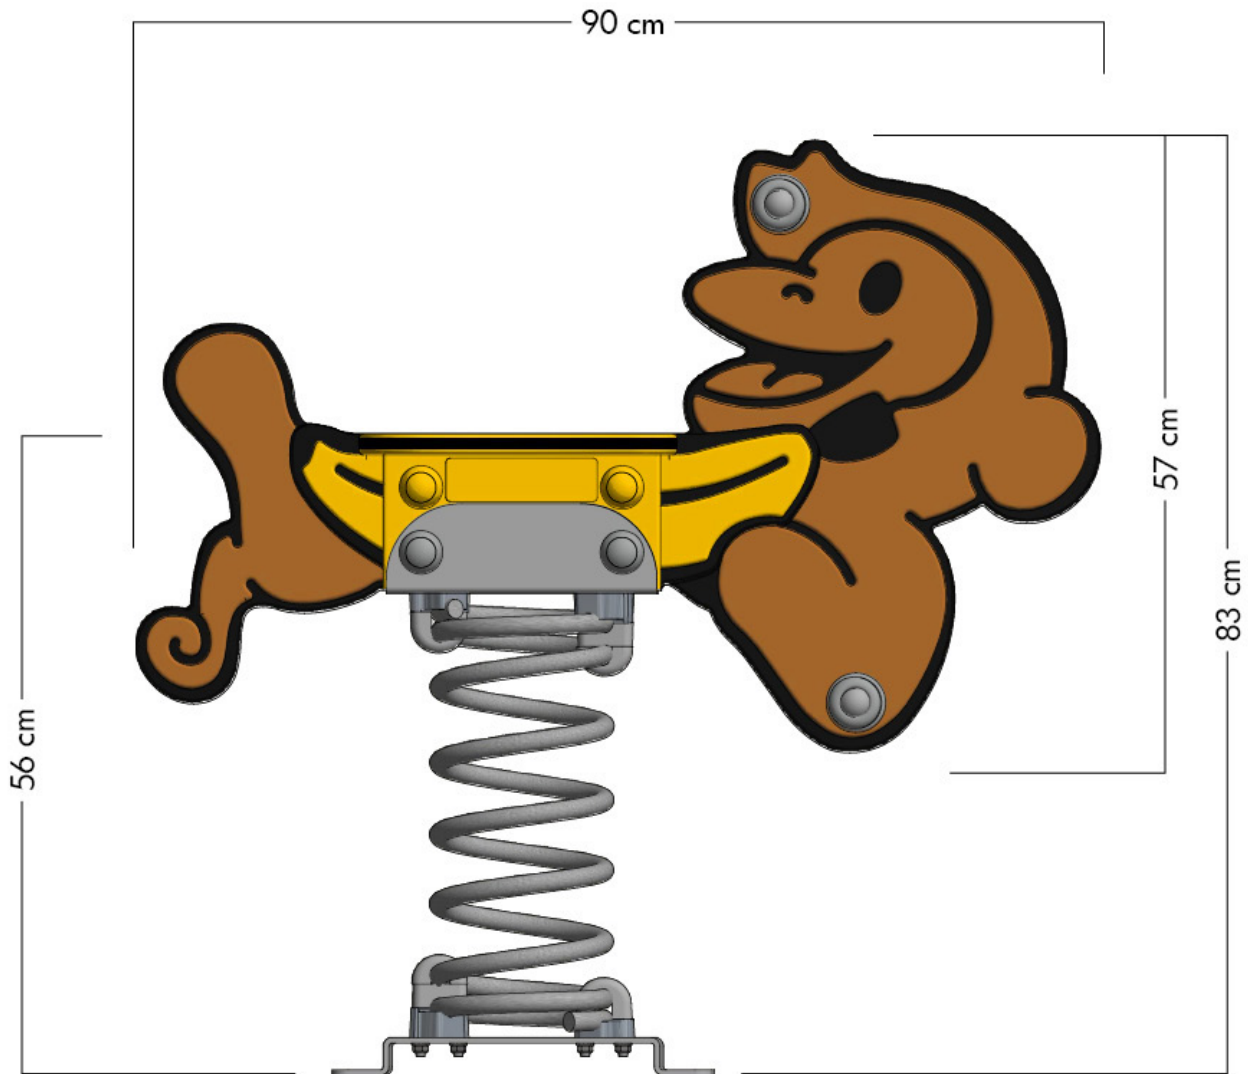

WICKEY PRO APE CHIMPEY

- Suitable for: 1 persons
- Age: from 3 years
- Seat height: 0,56 m
- Surface area: 0,22 m²
- Freefalling height: 0,56 m
- Safety area surface: 5,1 m²
- Safety mats required: 28

MEASUREMENTS

SAFETY AREA