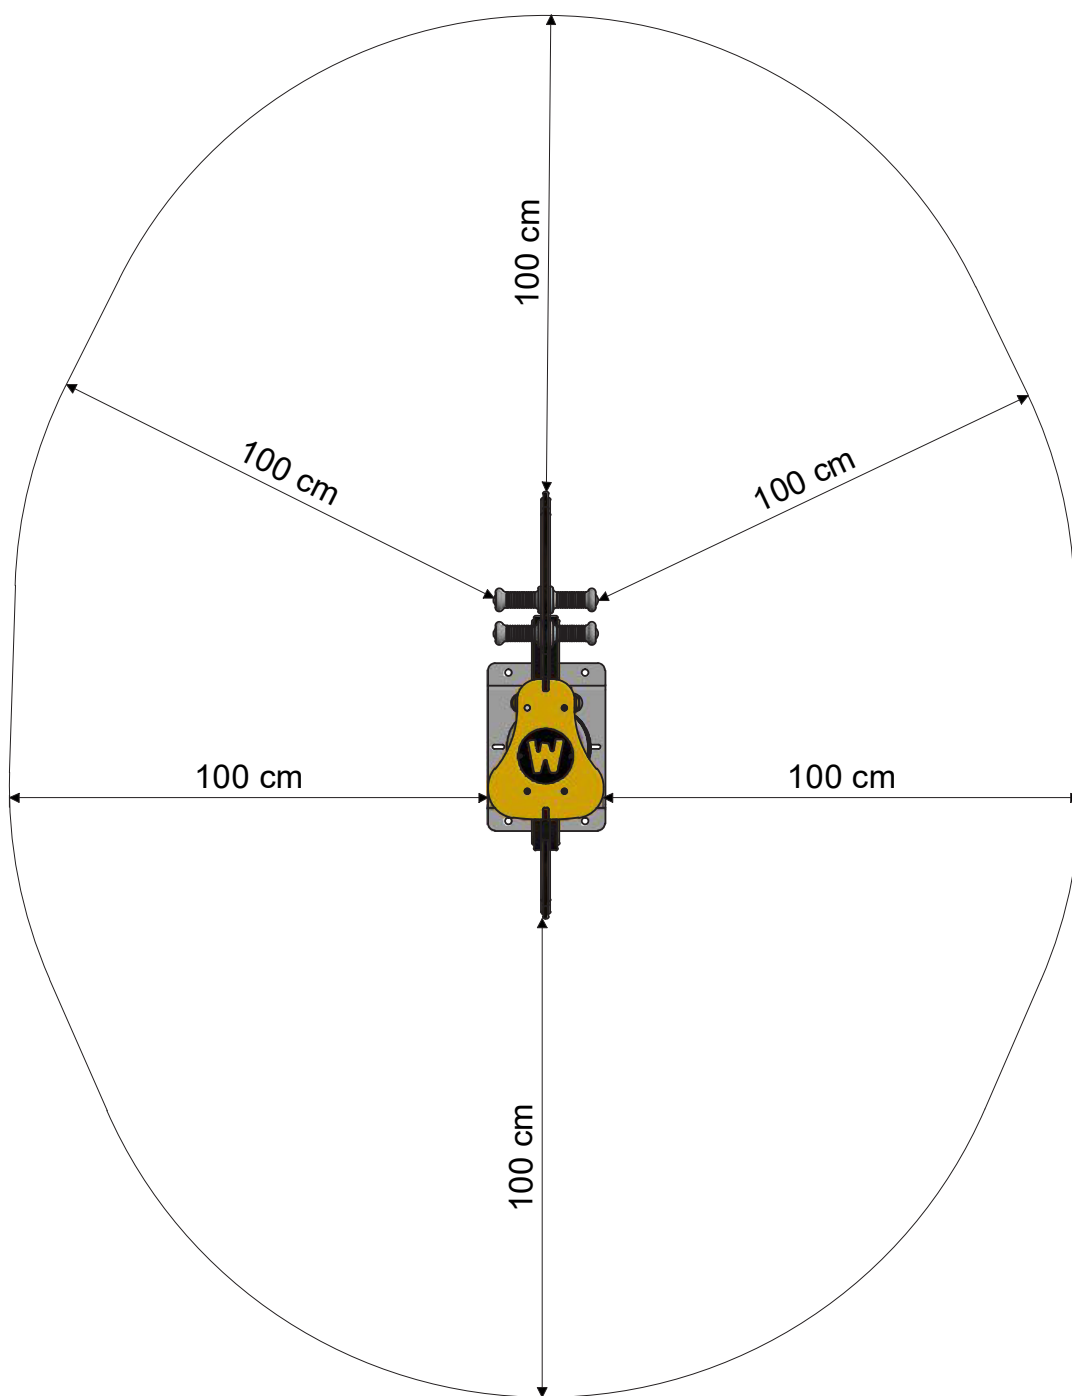

WICKEY PRO APE CHIMPEY

- Suitable for: 1 persons
- Age: from 3 years
- Seat height: 0,56 m
- Surface area: 0,22 m²
- Freefalling height: 0,56 m
- Safety area surface: 5,1 m²
- Safety mats required: 28

MEASUREMENTS

SAFETY AREA