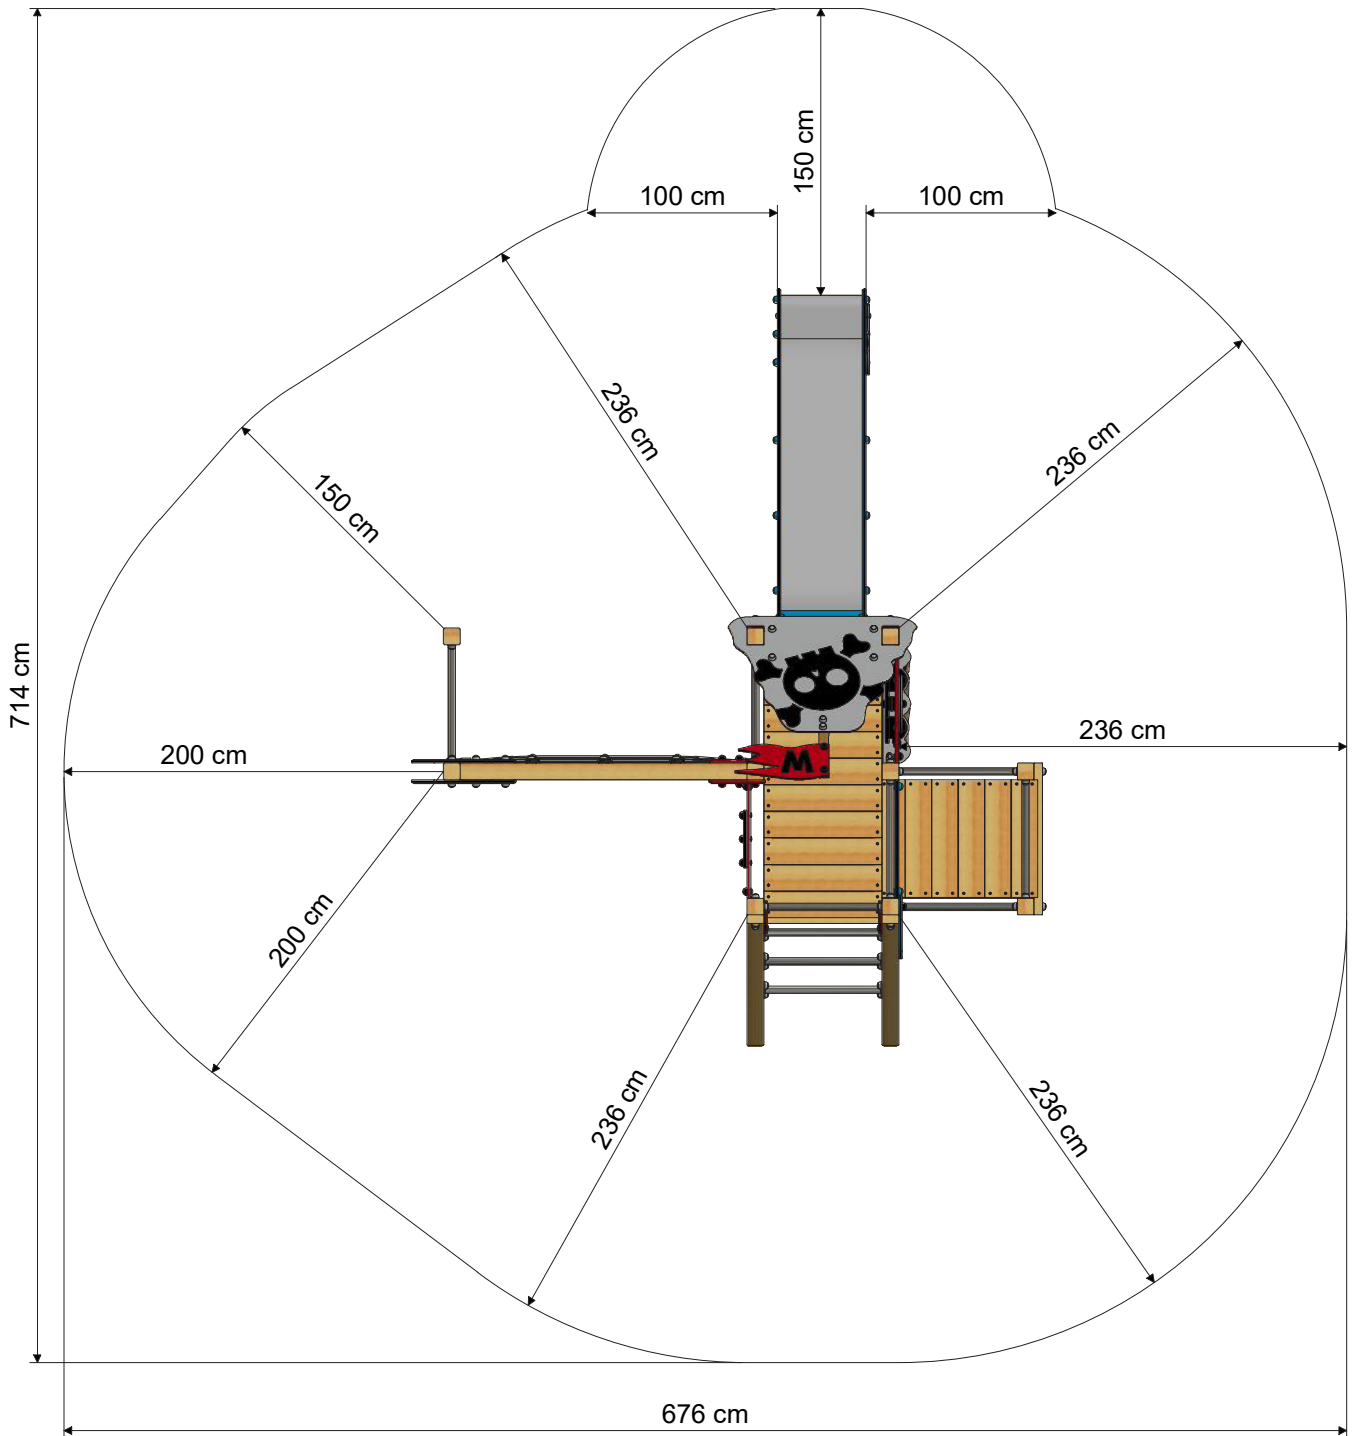

WICKEY PRO

WICKEY PRO MAGIC FEAR+

- Suitable for: 11 persons
- Age: from 3 years
- Platform height: 1,2 m
- Surface area: 12,4 m²
- Freefalling height: 2,76 m
- Safety area surface: 35,2 m²
- Safety mats required: 155

MEASUREMENTS

SAFETY AREA