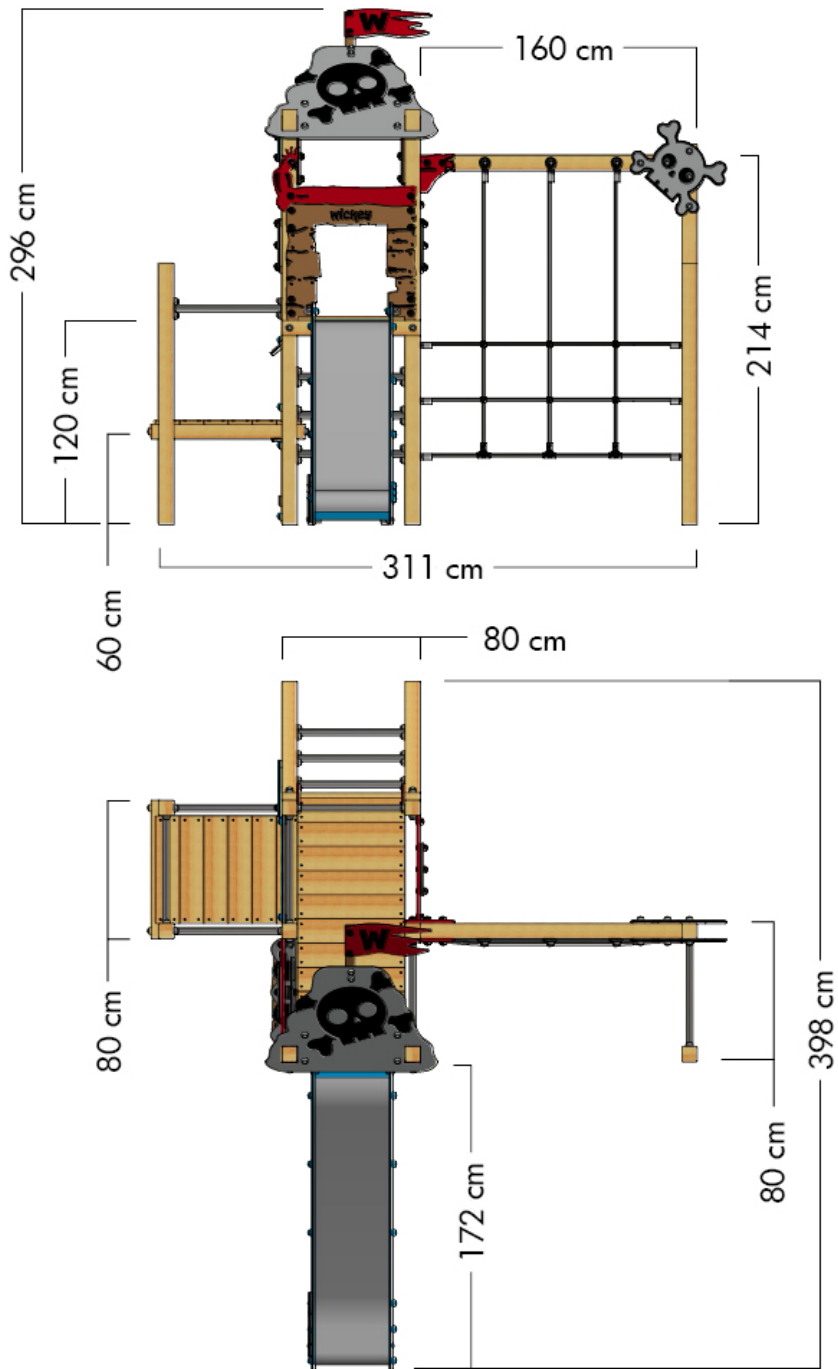

WICKEY PRO

WICKEY PRO MAGIC FEAR+

- Suitable for: 11 persons
- Age: from 3 years
- Platform height: 1,2 m
- Surface area: 12,4 m²
- Freefalling height: 2,76 m
- Safety area surface: 35,2 m²
- Safety mats required: 155

MEASUREMENTS

SAFETY AREA