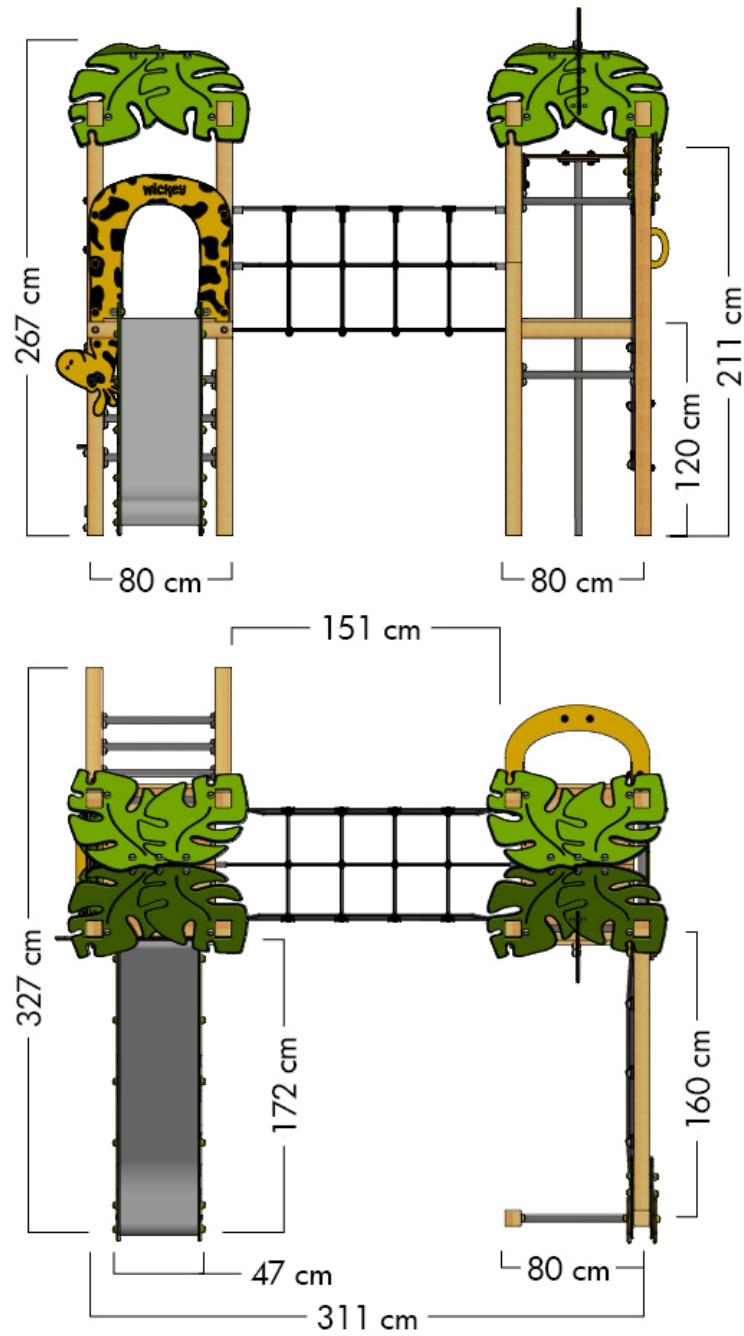

WICKEY PRO MAGIC QUEST+

- Suitable for: 13 persons
- Age: from 3 years
- Platform height: 1,2 m
- Surface area: 5 m²
- Freefalling height: 1,2 m
- Safety area surface: 33,52 m²
- Safety mats required: 147

MEASUREMENTS