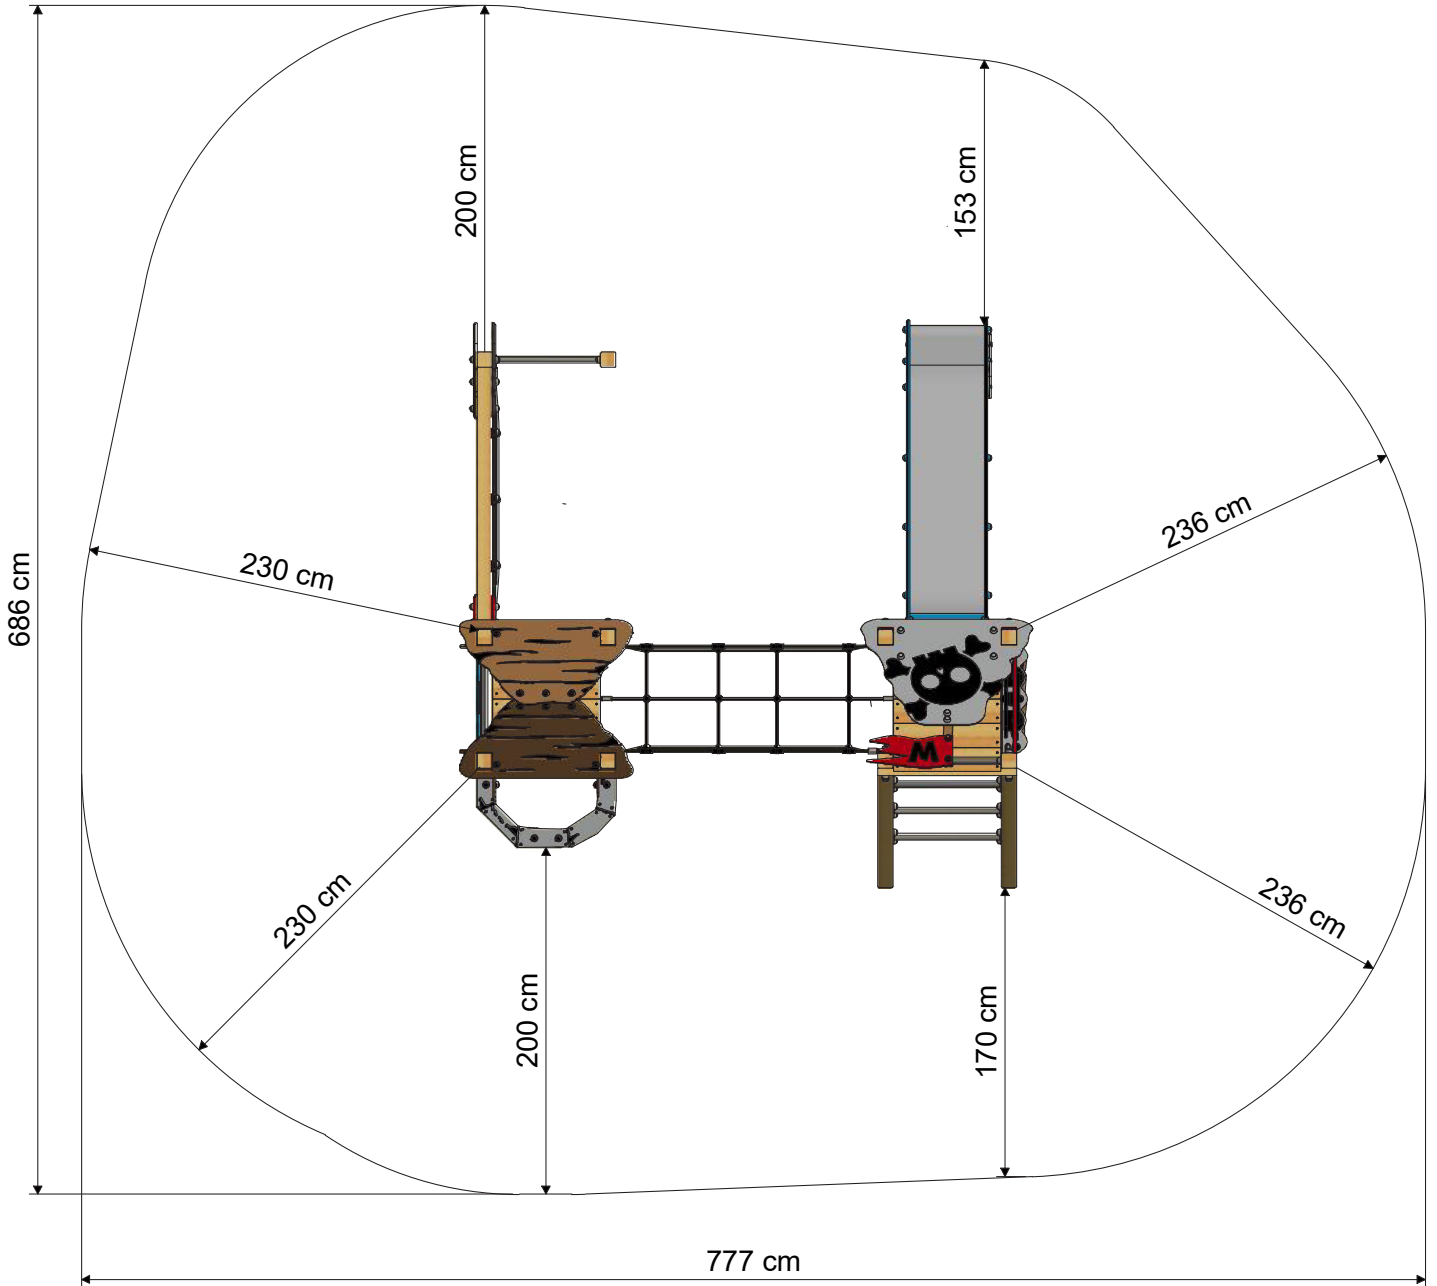

## WICKEY PRO MAGIC TREASURE+

- Suitable for: 13 persons
- Age: from 3 years
- Platform height: 1,2 m
- Surface area: 10,2 m<sup>2</sup>
- Freefalling height: 2,76 m
- Safety area surface: 44,6 m<sup>2</sup>
- Safety mats required: 196

## MEASUREMENTS

## SAFETY AREA