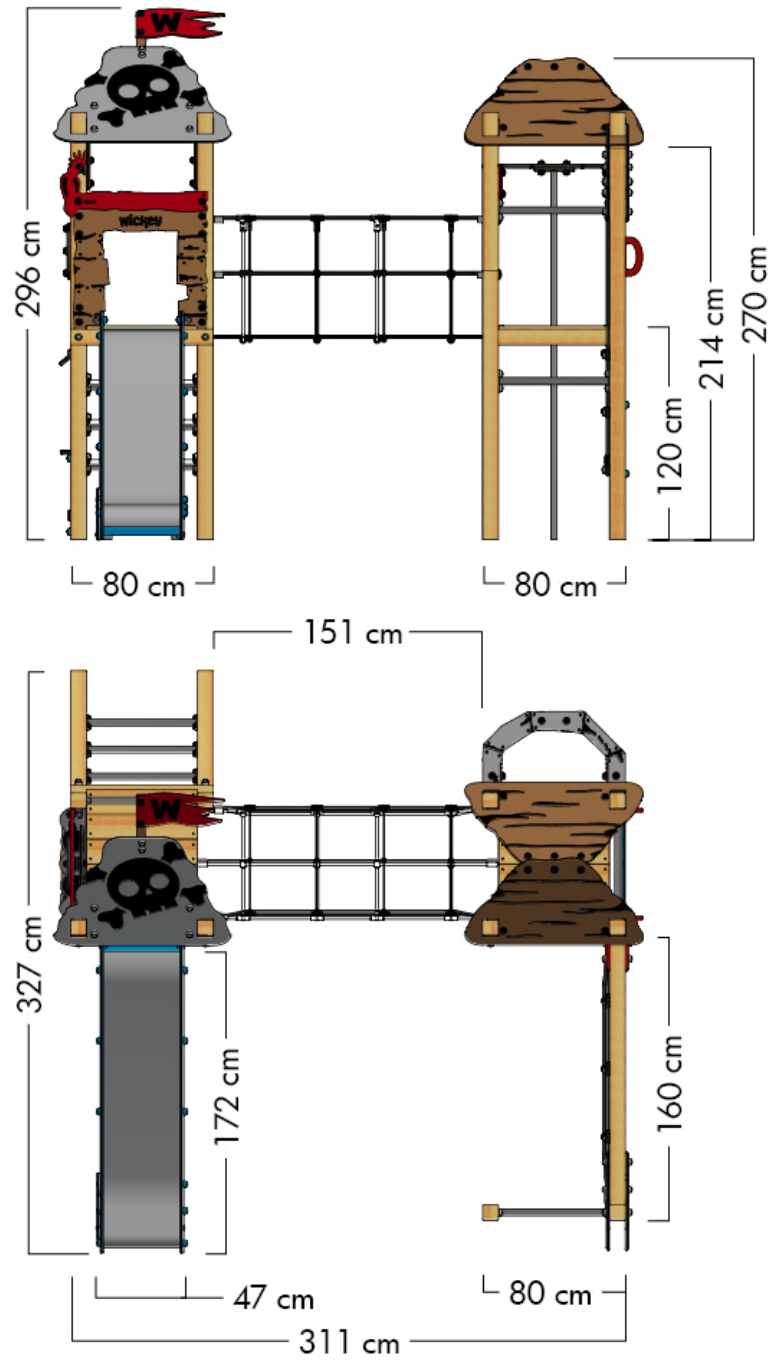

## WICKEY PRO MAGIC TREASURE+

- Suitable for: 13 persons
- Age: from 3 years
- Platform height: 1,2 m
- Surface area: 10,2 m<sup>2</sup>
- Freefalling height: 2,76 m
- Safety area surface: 44,6 m<sup>2</sup>
- Safety mats required: 196

## MEASUREMENTS

## SAFETY AREA