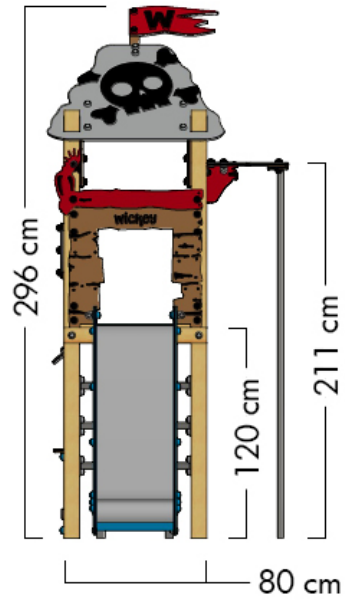

## WICKEY PRO MAGIC WIND+

- Suitable for: 6 persons
- Age: from 3 years
- Platform height: 1,2 m
- Surface area: 4,1 m<sup>2</sup>
- Freefalling height: 2,76 m
- Safety area surface: 28,04 m<sup>2</sup>
- Safety mats required: 125

## MEASUREMENTS