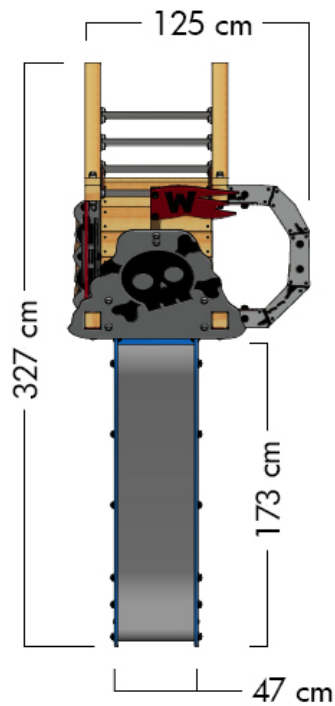

## WICKEY PRO MAGIC WIND+

- Suitable for: 6 persons
- Age: from 3 years
- Platform height: 1,2 m
- Surface area: 4,1 m<sup>2</sup>
- Freefalling height: 2,76 m
- Safety area surface: 28,04 m<sup>2</sup>
- Safety mats required: 125

## MEASUREMENTS