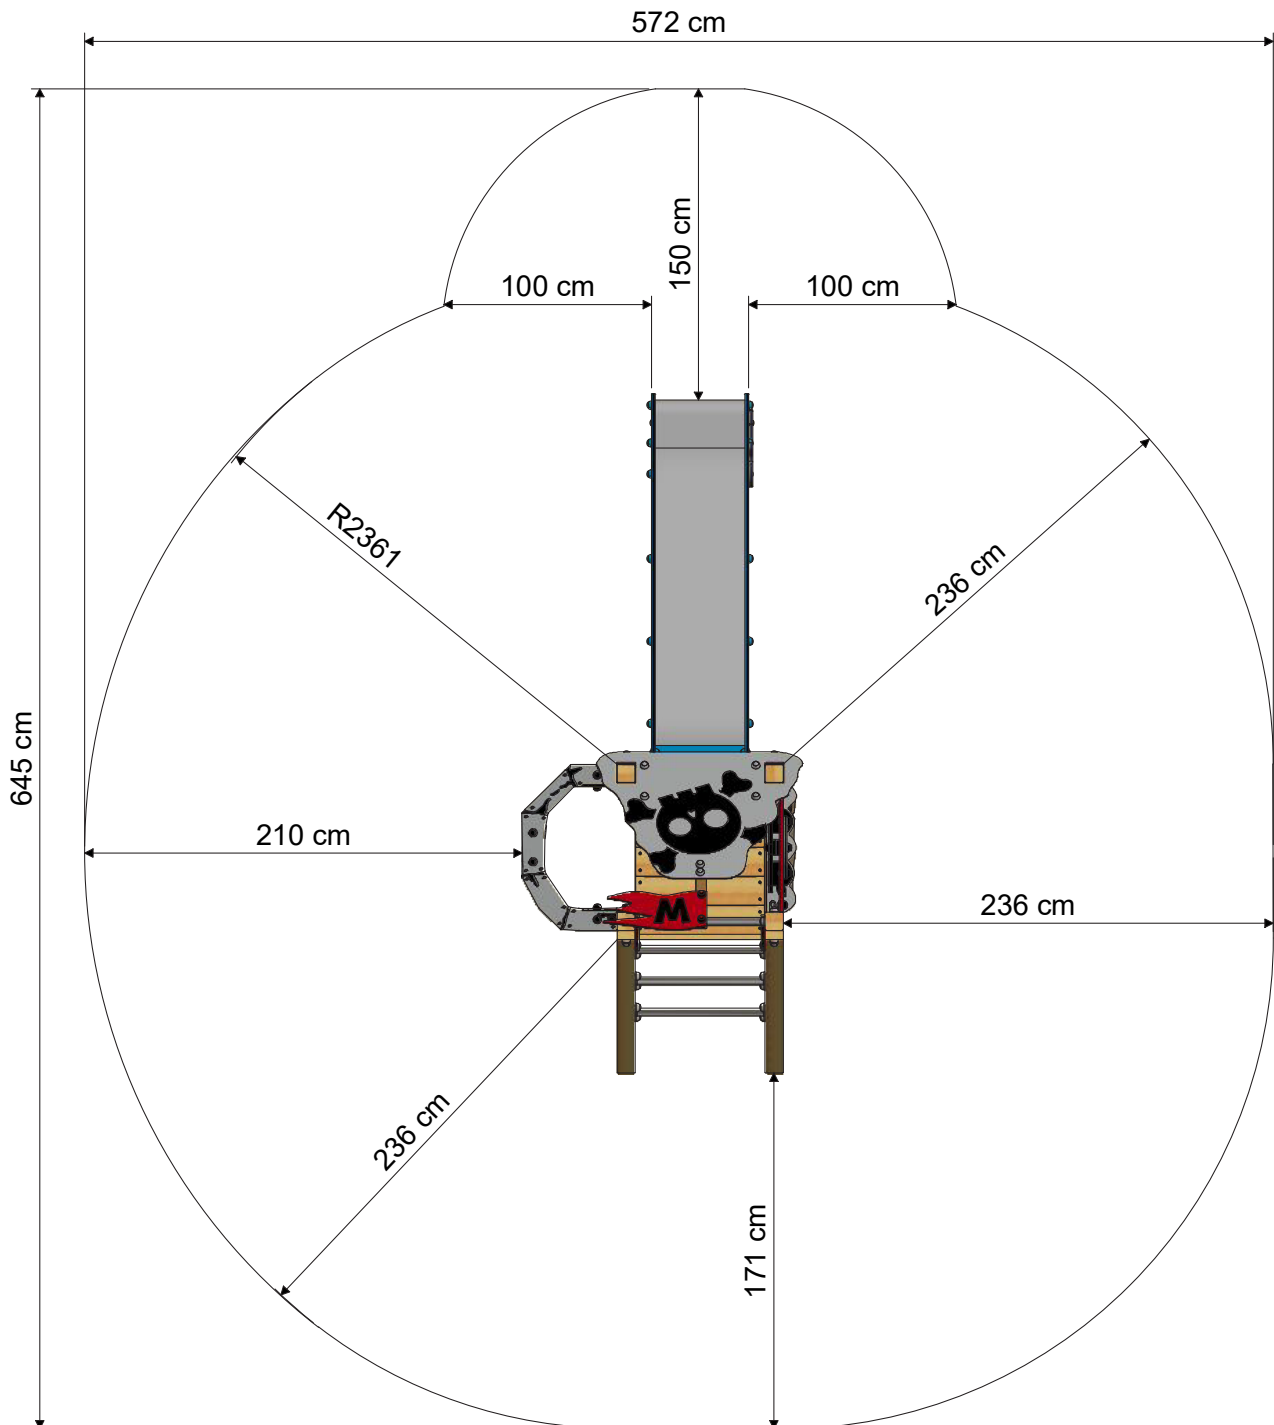

## WICKEY PRO MAGIC WIND+

- Suitable for: 6 persons
- Age: from 3 years
- Platform height: 1,2 m
- Surface area: 4,1 m<sup>2</sup>
- Freefalling height: 2,76 m
- Safety area surface: 28,04 m<sup>2</sup>
- Safety mats required: 125

## MEASUREMENTS

## SAFETY AREA